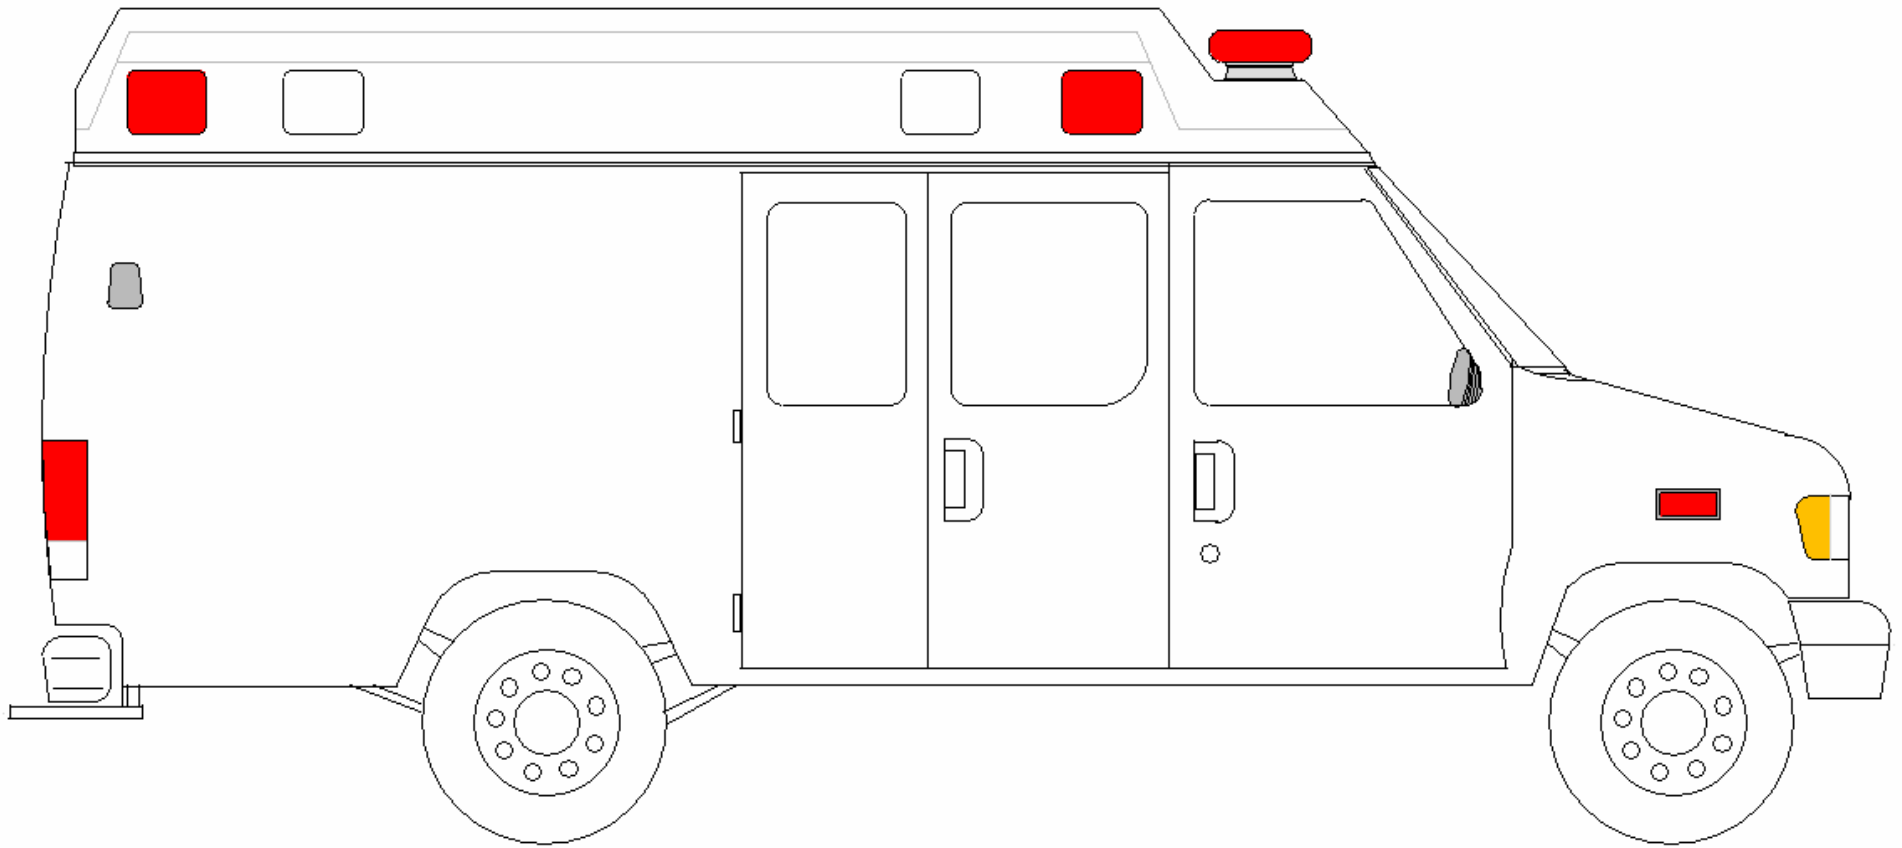

FORD TYPE II  
66" HEADROOM  
STREETSIDE EXTERIOR  
2006

FORD TYPE II  
66" HEADROOM  
CURBSIDE EXTERIOR  
2006

FORD TYPE II

66" HEADROOM

FRONT EXTERIOR

2006

FORD TYPE II

66" HEADROOM

REAR EXTERIOR

2006

FORD TYPE II  
66" HEADROOM  
LEFT WALL  
2006

LOCKING  
DRUG BOX

WALK-THRU

ADJ. SHELF

22" H  
15" W  
13" D

ADJ. SHELF

10" H  
22" W  
13" D

747 STORAGE  
14.5" H  
22" W  
13" D

MEASUREMENTS ARE APPROXIMATE

FORD TYPE II  
66" HEADROOM  
FRONT WALL  
2006

**FORD TYPE II**

66" HEADROOM

RIGHT WALL

2006

### E-SERIES FRONT FLOOR CONSOLE

MEASUREMENTS ARE FOR LEFT SIDE (RIGHT SIDE IN PARENTHESES)