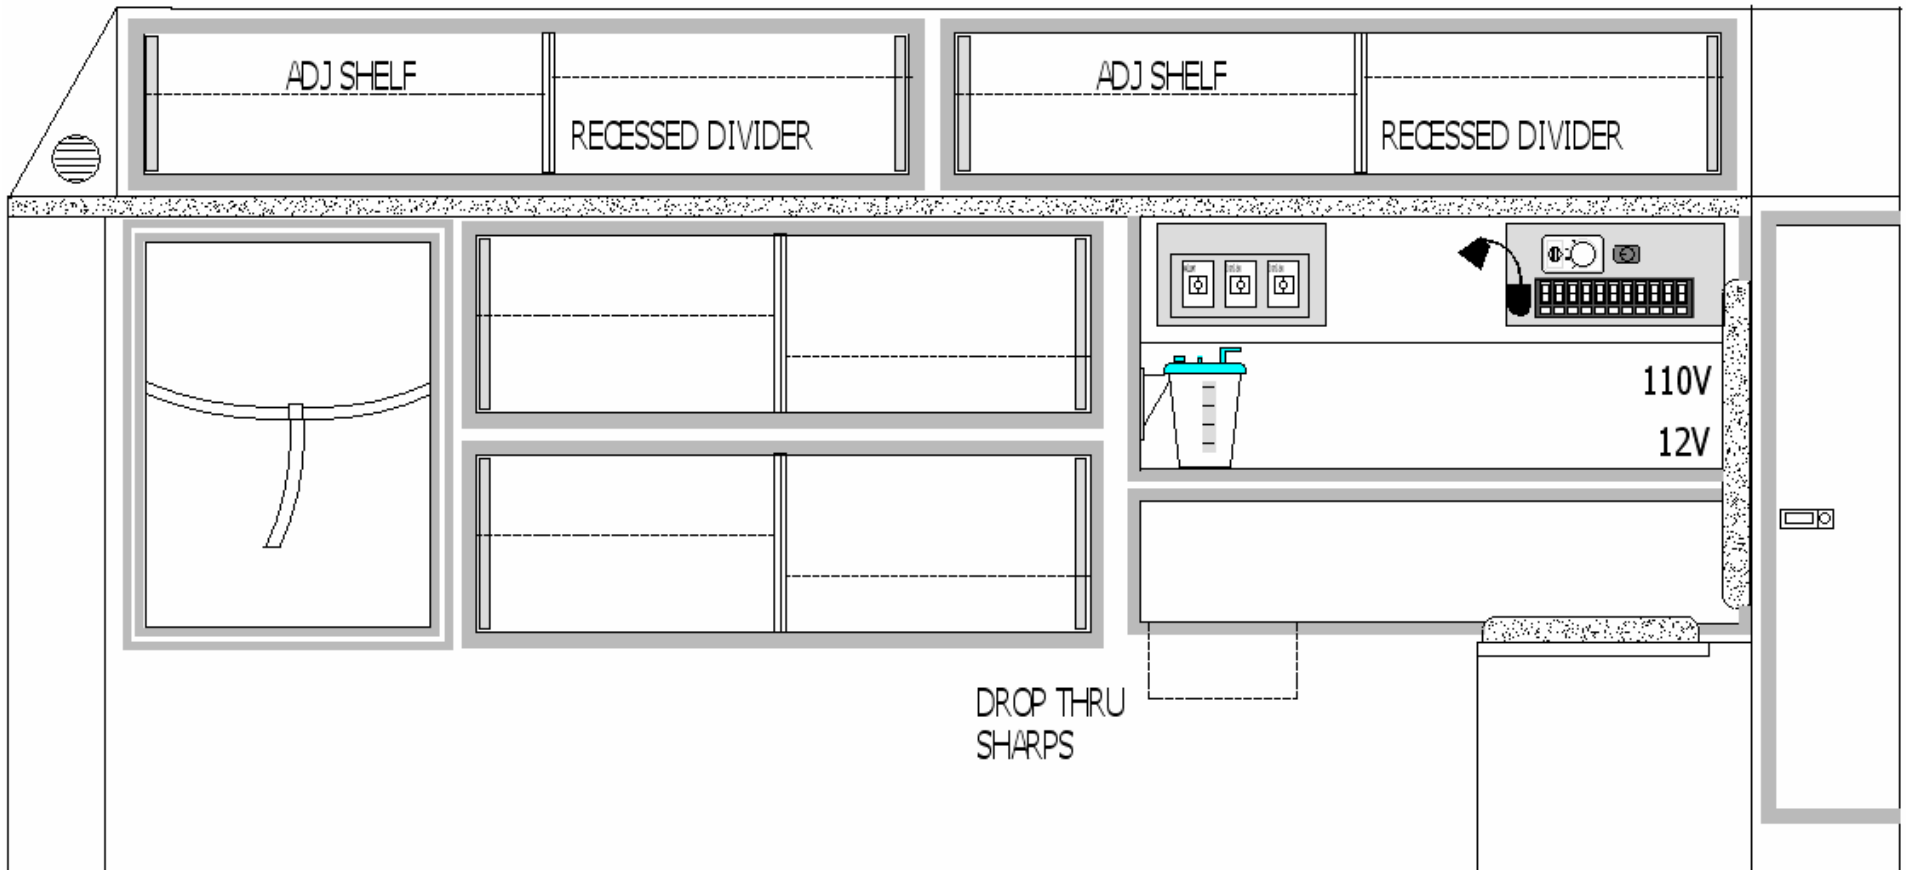

FORD TYPE II  
66" HEADROOM  
STREETSIDE EXTERIOR  
2006

FORD TYPE II  
66" HEADROOM  
CURBSIDE EXTERIOR  
2006

FORD TYPE II

66" HEADROOM

FRONT EXTERIOR

2006

FORD TYPE II

66" HEADROOM

REAR EXTERIOR

2006

FORD TYPE II  
66" HEADROOM  
LEFT WALL  
2006

LOCKING  
DRUG BOX

WALK-THRU

ADJ. SHELF

22" H  
15" W  
13" D

ADJ. SHELF

10" H  
22" W  
13" D

747 STORAGE  
14.5" H  
22" W  
13" D

MEASUREMENTS ARE APPROXIMATE

FORD TYPE II  
66" HEADROOM  
FRONT WALL  
2006

**FORD TYPE II**

66" HEADROOM

RIGHT WALL

2006

### E-SERIES FRONT FLOOR CONSOLE

MEASUREMENTS ARE FOR LEFT SIDE (RIGHT SIDE IN PARENTHESES)