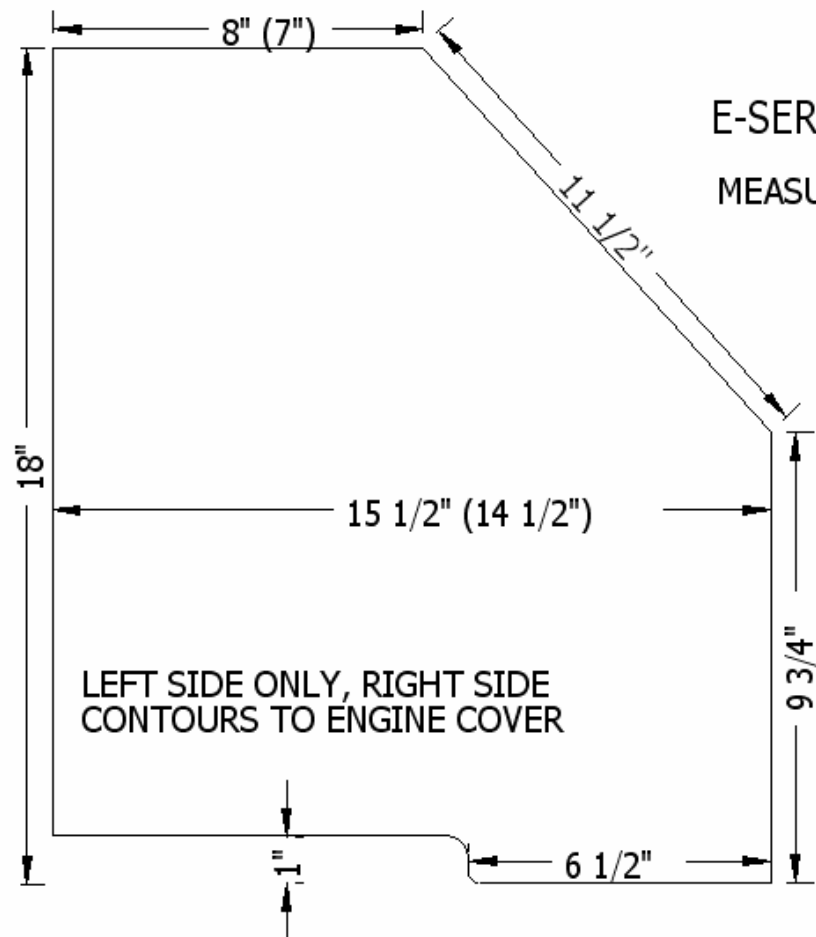

10" H  
22" W  
13" D

747 STORAGE  
14.5" H  
22" W  
13" D

MEASUREMENTS ARE APPROXIMATE

FORD TYPE II  
66" HEADROOM  
FRONT WALL  
2006

**FORD TYPE II**

66" HEADROOM

RIGHT WALL

2006

**FORD TYPE II**

66" HEADROOM

REAR WALL

2006

REAR OF TRUCK

FORD TYPE II  
66" HEADROOM  
CEILING  
2006

### E-SERIES FRONT FLOOR CONSOLE

MEASUREMENTS ARE FOR LEFT SIDE (RIGHT SIDE IN PARENTHESES)