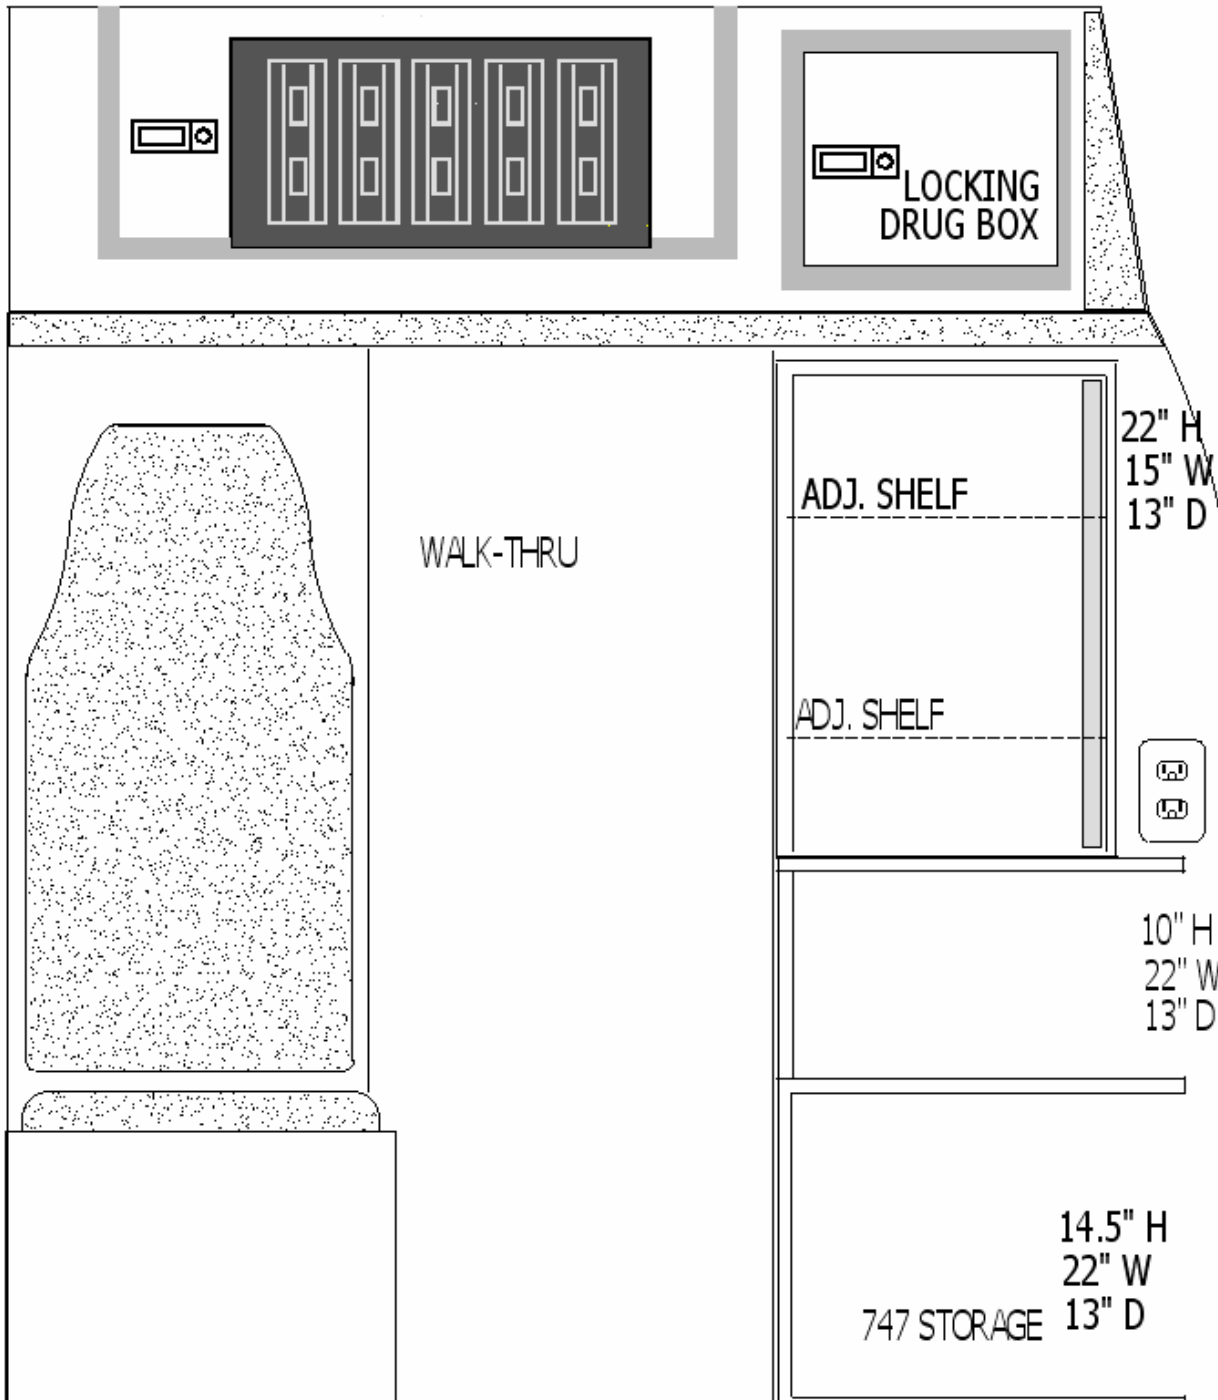

FORD TYPE II  
66" HEADROOM  
STREETSIDE EXTERIOR  
2006

FORD TYPE II  
66" HEADROOM  
CURBSIDE EXTERIOR  
2006

FORD TYPE II

66" HEADROOM

FRONT EXTERIOR

2006

FORD TYPE II

66" HEADROOM

REAR EXTERIOR

2006

FORD TYPE II  
66" HEADROOM  
LEFT WALL  
2006

LOCKING  
DRUG BOX

WALK-THRU

ADJ. SHELF

22" H  
15" W  
13" D

ADJ. SHELF

10" H  
22" W  
13" D

747 STORAGE  
14.5" H  
22" W  
13" D

MEASUREMENTS ARE APPROXIMATE

FORD TYPE II  
66" HEADROOM  
FRONT WALL  
2006

**FORD TYPE II**

66" HEADROOM

RIGHT WALL

2006

### E-SERIES FRONT FLOOR CONSOLE

MEASUREMENTS ARE FOR LEFT SIDE (RIGHT SIDE IN PARENTHESES)