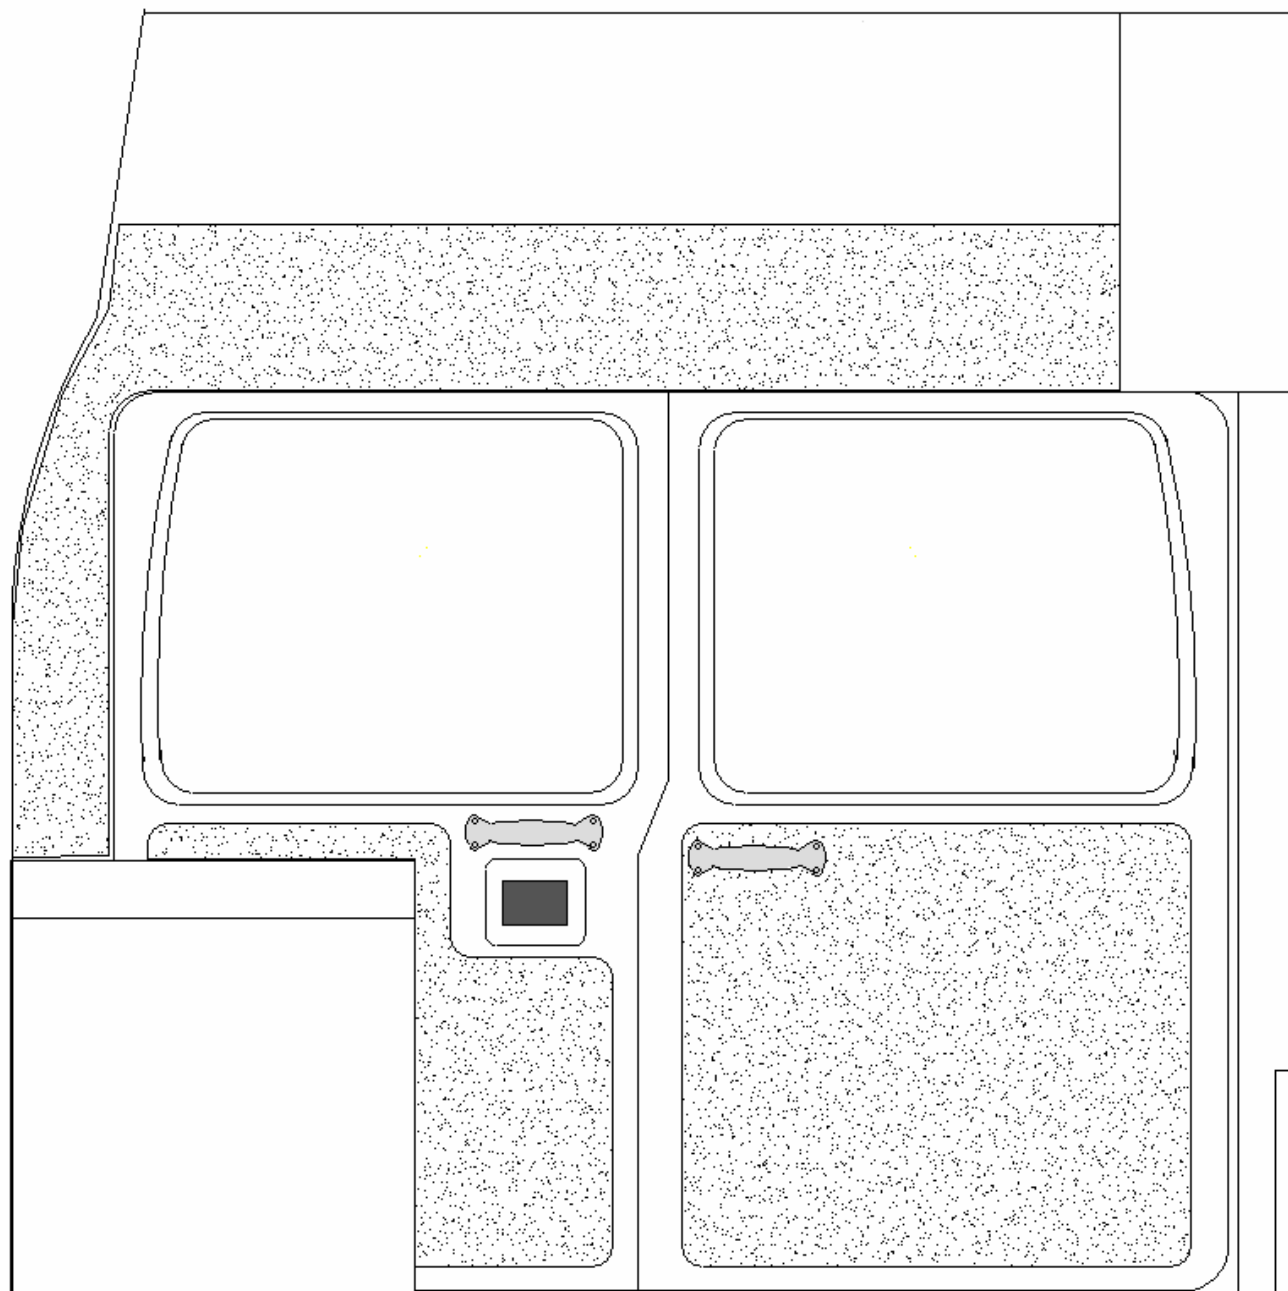

REAR EXTERIOR

2006

FORD TYPE II  
66" HEADROOM  
LEFT WALL  
2006

LOCKING  
DRUG BOX

WALK-THRU

ADJ. SHELF

22" H  
15" W  
13" D

ADJ. SHELF

10" H  
22" W  
13" D

747 STORAGE  
14.5" H  
22" W  
13" D

MEASUREMENTS ARE APPROXIMATE

FORD TYPE II  
66" HEADROOM  
FRONT WALL  
2006

**FORD TYPE II**

66" HEADROOM

RIGHT WALL

2006

### E-SERIES FRONT FLOOR CONSOLE

MEASUREMENTS ARE FOR LEFT SIDE (RIGHT SIDE IN PARENTHESES)