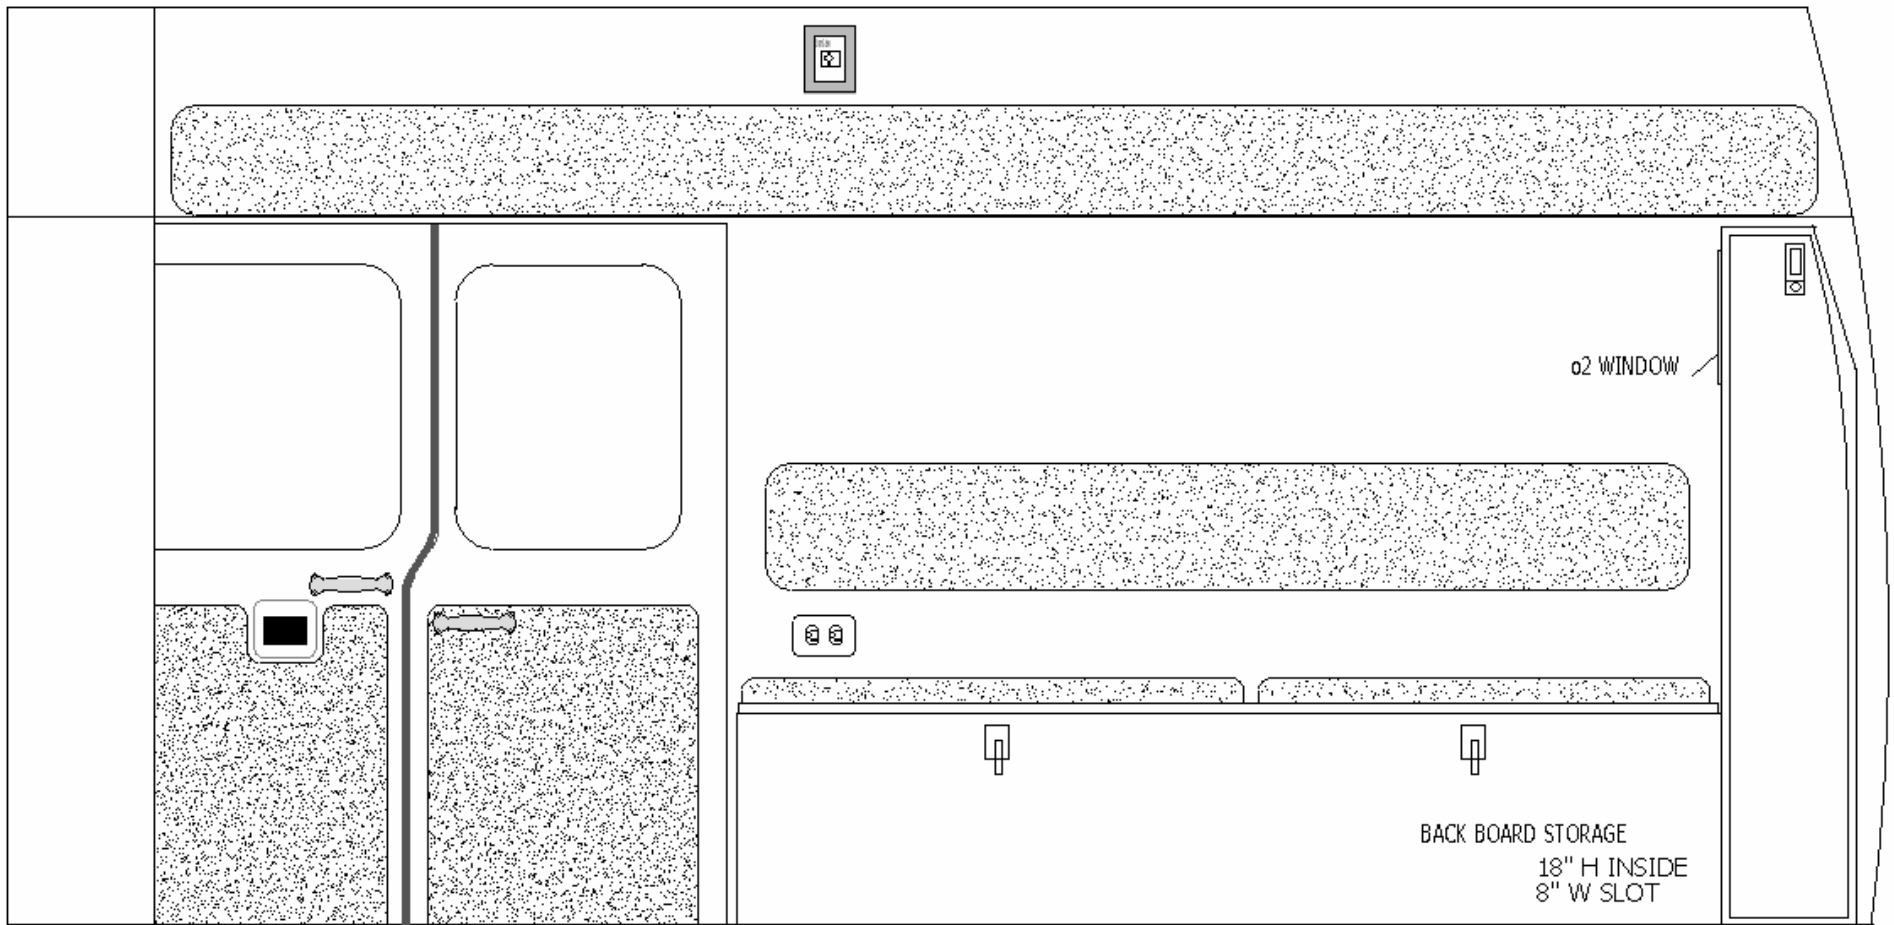

REAR EXTERIOR

2006

FORD TYPE II  
66" HEADROOM  
LEFT WALL  
2006

LOCKING  
DRUG BOX

WALK-THRU

ADJ. SHELF

22" H  
15" W  
13" D

ADJ. SHELF

10" H  
22" W  
13" D

747 STORAGE  
14.5" H  
22" W  
13" D

MEASUREMENTS ARE APPROXIMATE

FORD TYPE II  
66" HEADROOM  
FRONT WALL  
2006

**FORD TYPE II**

66" HEADROOM

RIGHT WALL

2006

### E-SERIES FRONT FLOOR CONSOLE

MEASUREMENTS ARE FOR LEFT SIDE (RIGHT SIDE IN PARENTHESES)