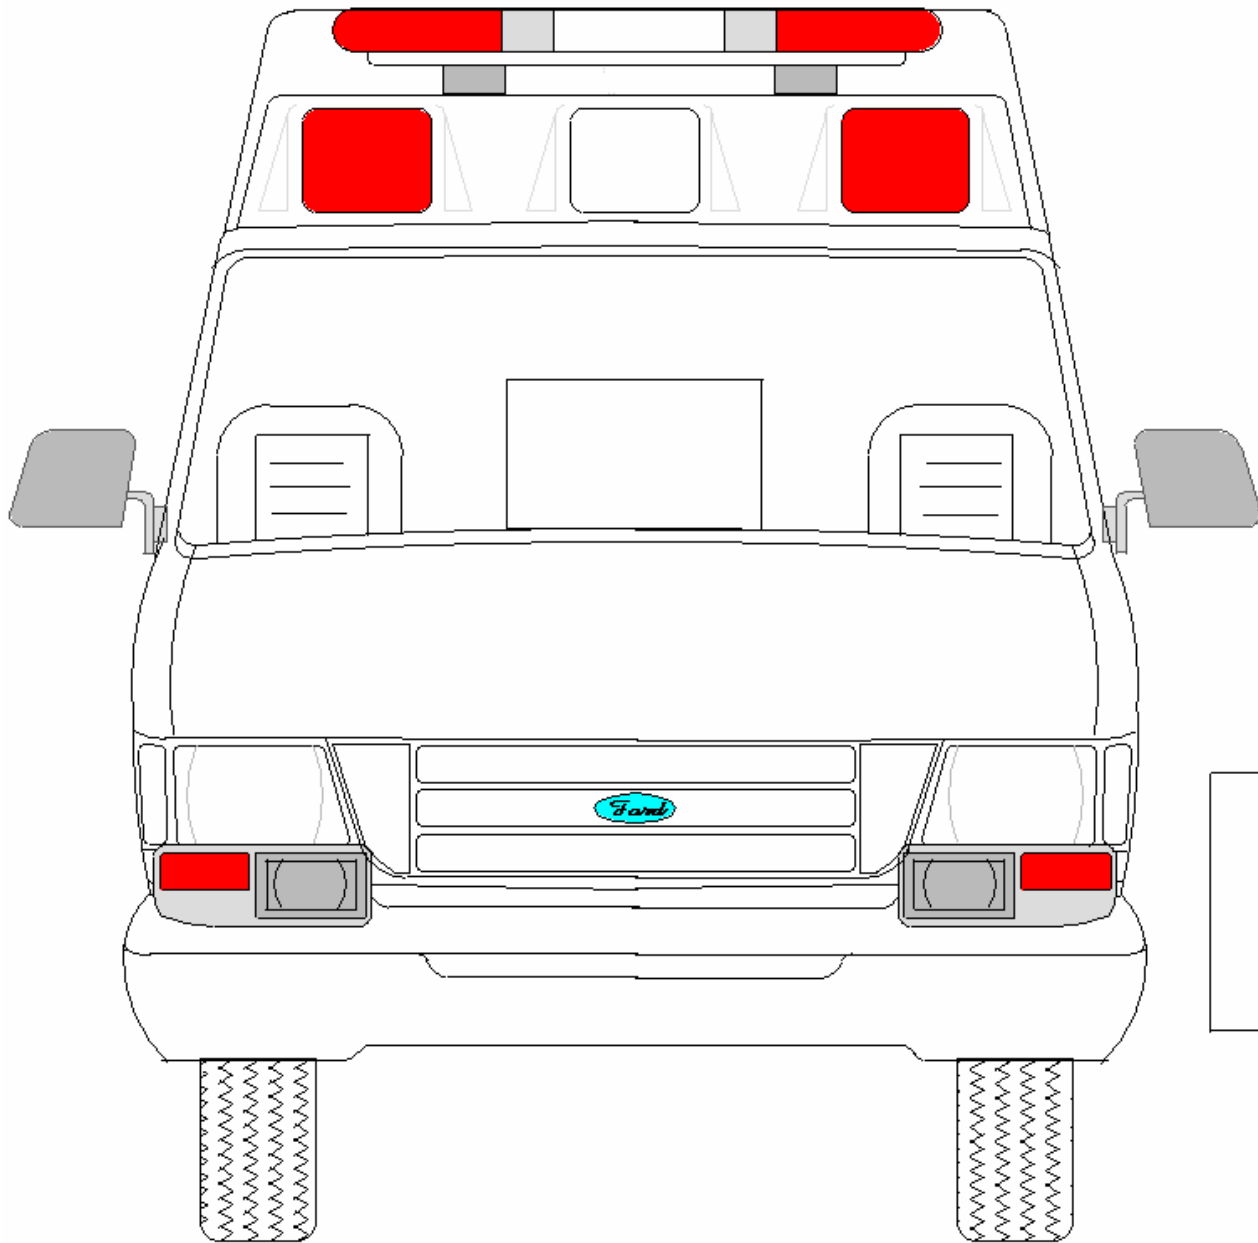

FORD TYPE II  
66" HEADROOM  
STREETSIDE EXTERIOR  
2006

FORD TYPE II  
66" HEADROOM  
CURBSIDE EXTERIOR  
2006

FORD TYPE II

66" HEADROOM

FRONT EXTERIOR

2006

FORD TYPE II

66" HEADROOM

REAR EXTERIOR

2006

FORD TYPE II  
66" HEADROOM  
LEFT WALL  
2006

LOCKING  
DRUG BOX

WALK-THRU

ADJ. SHELF

22" H  
15" W  
13" D

ADJ. SHELF

10" H  
22" W  
13" D

747 STORAGE  
14.5" H  
22" W  
13" D

MEASUREMENTS ARE APPROXIMATE

FORD TYPE II  
66" HEADROOM  
FRONT WALL  
2006

**FORD TYPE II**

66" HEADROOM

RIGHT WALL

2006

### E-SERIES FRONT FLOOR CONSOLE

MEASUREMENTS ARE FOR LEFT SIDE (RIGHT SIDE IN PARENTHESES)